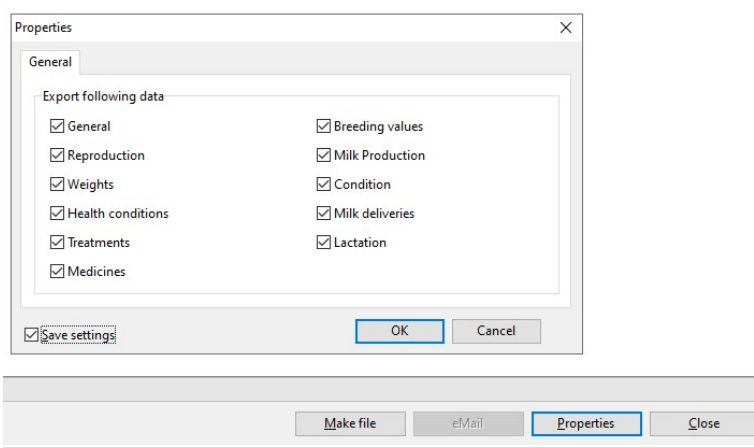

Downloading data from Uniform

Uniform allows you to export a .dat data file for import into TotalVet.

1. Click on the cow's head on the left toolbar, then click 'Links'

2. Select either 'Export Bradley'
 - Export Bradley files contain all historical data and are generally larger
3. Select 'Properties' and ensure that all boxes are ticked