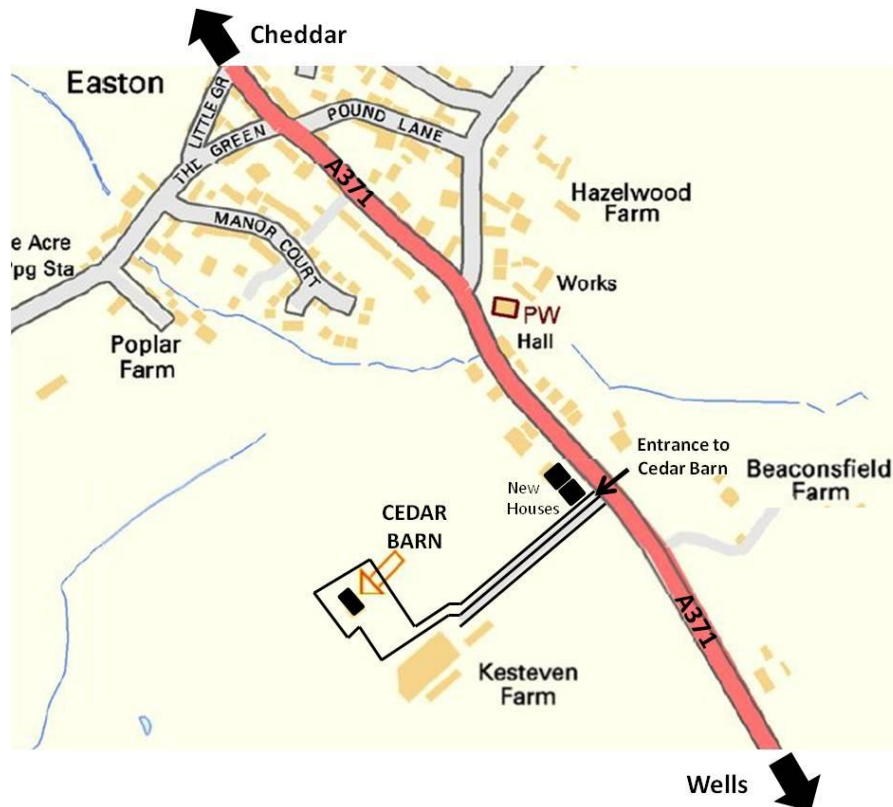

# Directions to Quality Milk Management Services Ltd

Cedar Barn, Easton Hill, Easton, Wells, Somerset, BA5 1DU

Tel: 01749 871 171

**Directions:** Cedar Barn is situated on the edge of Easton on the A371 just outside Wells in Somerset.

**If approaching from Cheddar:** Drive through Easton past the church and village hall and start to climb out of the village up Easton Hill. Turn right into the 1st (CONCRETE) drive immediately after the last houses on the right side of the road (DO NOT take the tarmac drive on the higher side of the stone wall between the blue beacons, TURN AS IF GOING TO THE LAST HOUSE).

**If approaching From Wells:** After leaving Wells the first village is Easton. As you drop down Easton Hill into the village take the CONCRETE drive on your left immediately before the 1st houses on the left hand side of the road as you enter the village. (DO NOT take the tarmac drive on the higher side of the stone wall between the blue beacons, TURN AS IF GOING TO THE LAST HOUSE).